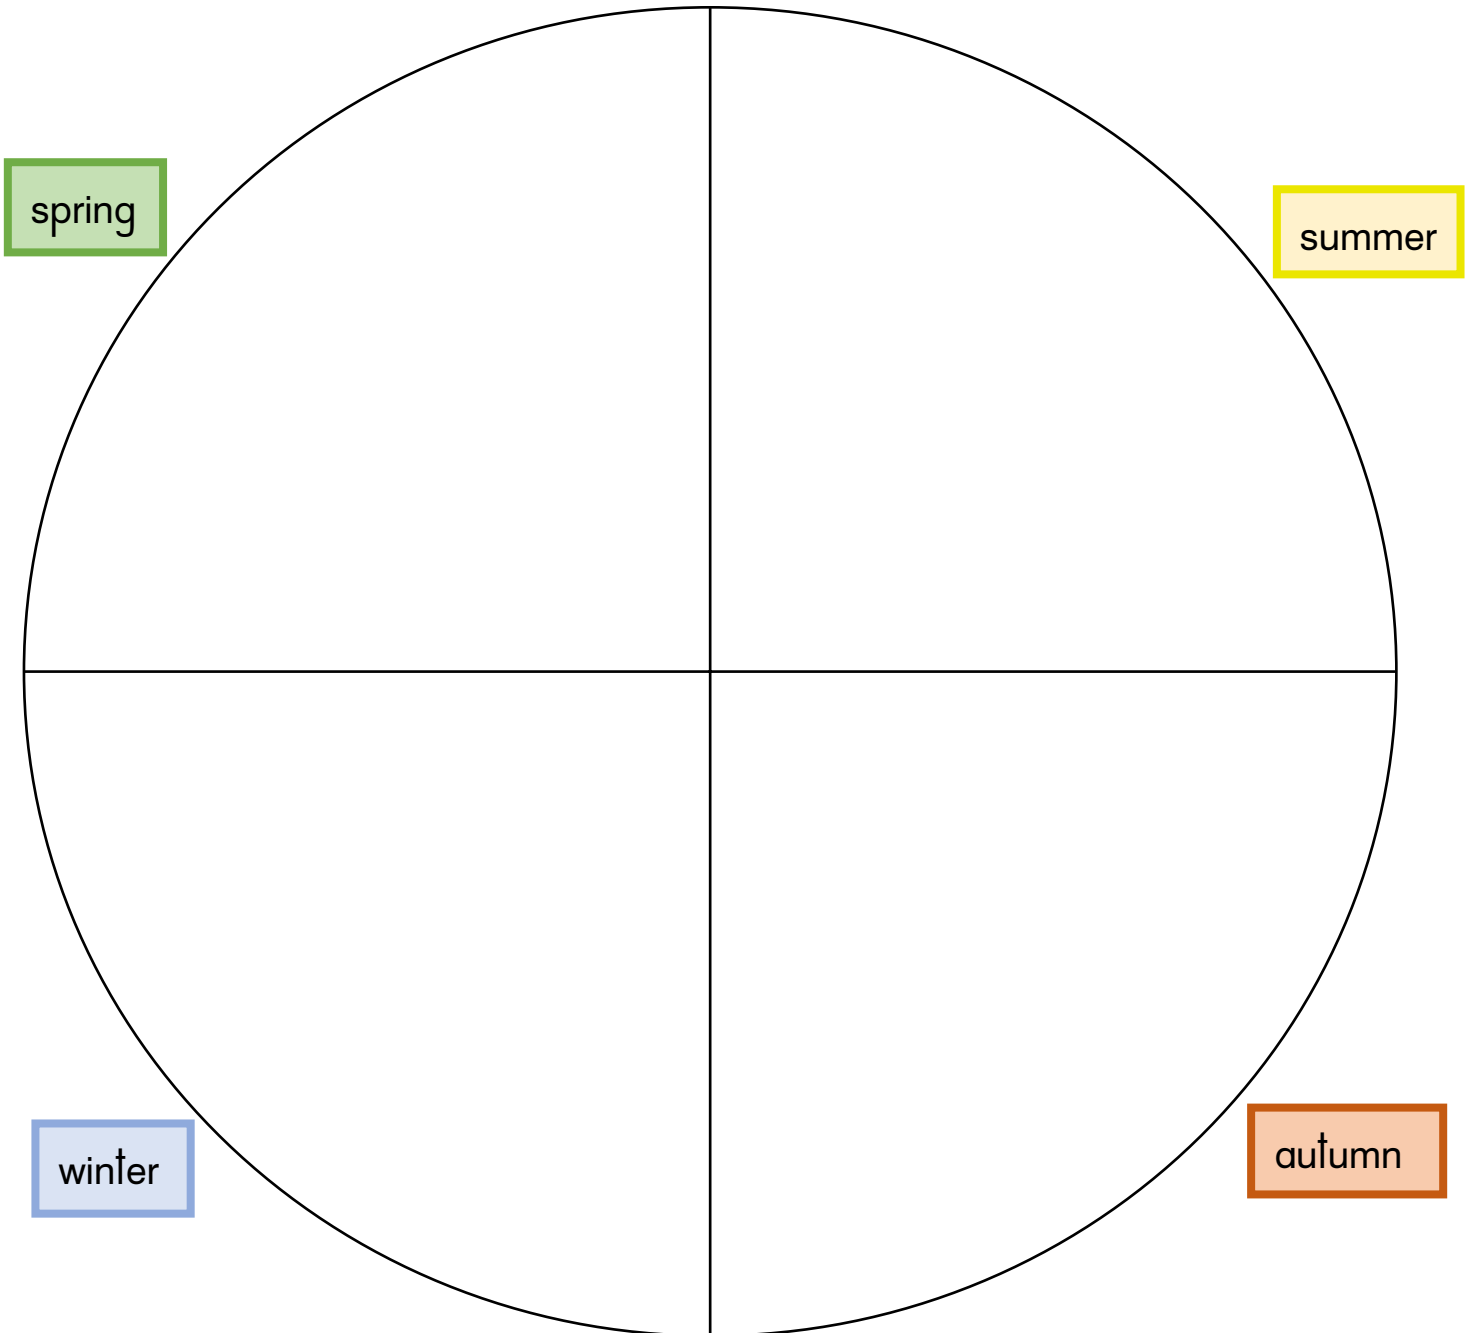

Name: \_\_\_\_\_

Which clothes do you wear in each season?

Name: \_\_\_\_\_

Cut out the pictures and match them with the correct season.

jacket

pullover

coat

shorts

dress

trousers

skirt

shirt

tank top

sweater

denim jacket

button shirt